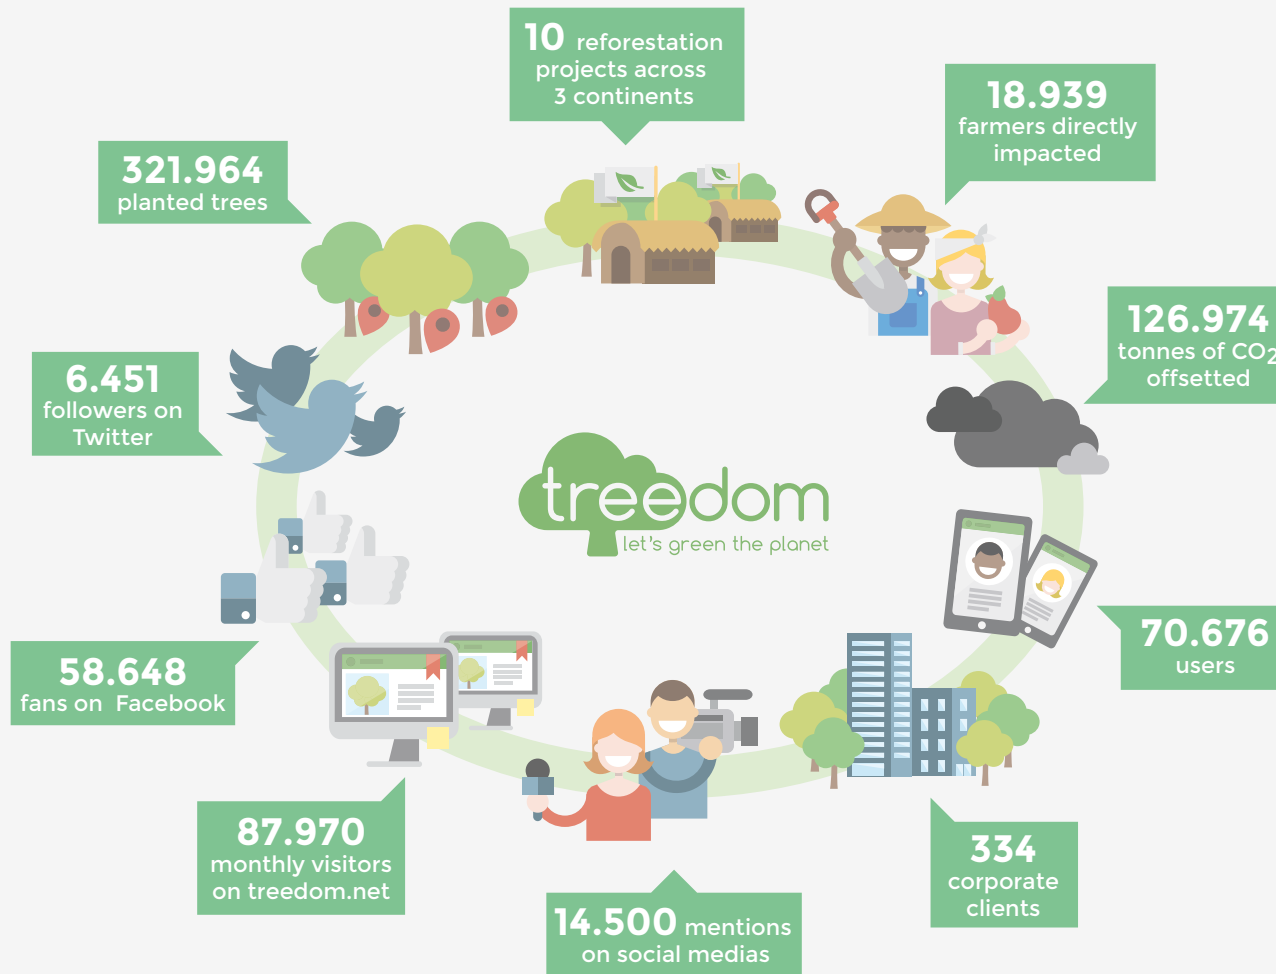

Tredom engages individuals and companies in financing the planting of new trees. How? By having fun and engaging.

Tredom has developed a unique system which guarantees the highest transparency and visibility for every initiative.

Every tree is photographed, geo-localized, always visible on the web and made shareable on social networks.

* updated data April 2017